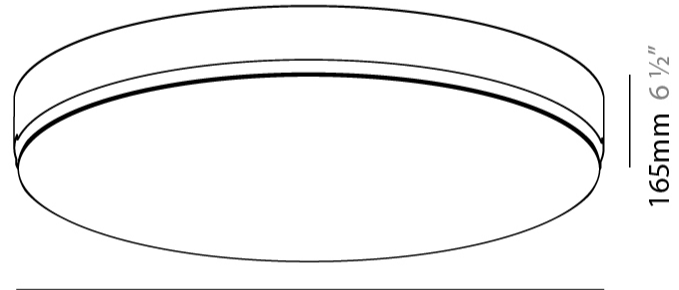

GENERAL

Series: Sign
Brand: Prolicht
Division: Architectural
Mounting Type: Trimless
Mounting Location: Ceiling
Subcategory: Ambient

PHYSICAL

Shape: Round
Diameter (mm): 630
Diameter (in): 24 ¹³/₁₆"
Height (mm): 165
Height (in): 6 ¹/₂"
Light Distribution: Direct
Weight (kg): 8.3
Weight (lbs): 18.298
Diffuser: PMMA - Opal
Fixture Material: Extruded Aluminum / Steel
Cut-out Measurements: 655mm / 25 13/16"
Upon Request: Unique Sizes Unique Ceiling Thickness Unique Mounting Depth Spot Inserts

ELECTRICAL

Lamp Type: LED (Zhaga Standard)
Input Wattage (W): 66.5
Total Output Wattage (W): 57
Dimming: [Tri-Mode (Non-Dimming and Phase Dimming (120Vac only) and 0-10V Dimming)](#)
Driver Included: Yes
Driver Location: Integrated
Driver Type: Constant Current - Universal
Driver Class: Class 2
Input Voltage (V): 120 - 277
Constant Current (MA): 500

LED

[Color Temperature (°K): 2700 / 3000 / 3500 / 4000](#)
Max. Delivered Lumen (lm): 5535 / 6194 / 6358 / 6594
Nominal Lumen (lm): 7410 / 8292 / 8512 / 8828
CRI: >80 CRI
Efficiency (%): 65% (5mm Perspex)|74%
Lamp Life (hrs): 50000
Upon Request: RGB-W Tunable White Special Color Temperature CRI90

OPTICAL

RATINGS AND CERTIFICATIONS

Certified By: Certified for North American Standards
IP rating: IP20

Ø 630mm 24 ¹³/₁₆"

165mm 6 ¹/₂"